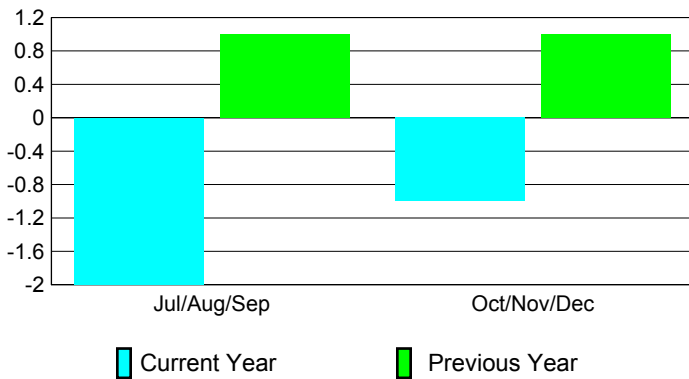

2010-2011 GMT Reports for District (or Undistricted) **District 3 H**

GMT: JOHN 'JACK' R FERGUSON

Location: OKLAHOMA

GMT CA: 1

CLUBS

Club Results
2010-2011

Clubs
2009-2010

Month	New Club Goal	Actual New Clubs	Actual Dropped Clubs	Gain/Loss of Clubs	Gain/Loss of Clubs
Jul/Aug/Sep	0	0	-2	-2	1
Oct/Nov/Dec	0	0	-1	-1	1
Totals	0	0	-3	-3	2

Club Results 2010-2011

Goal, New, Dropped, Gain/Loss

Comparison of Club Gain/Loss

Current Year Compared to the Previous Year

YTD Status Quo Clubs 2010-2011

Status Quo Clubs Compared to Status Quo Members

MEMBERSHIP